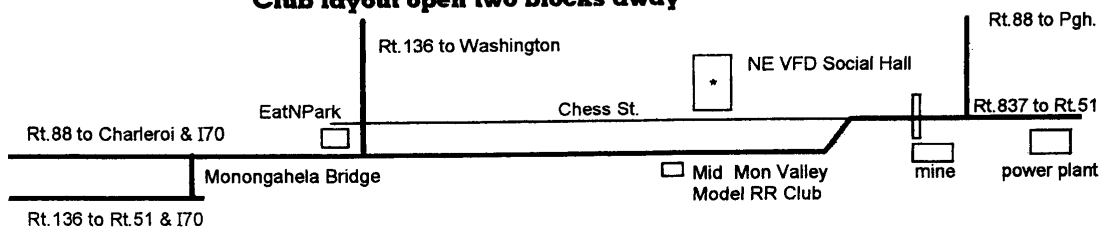

Contact : Pete Jurofcik; 724-258-2742
Organizers shall not be held liable for any accidents, theft, damages, or injuries.